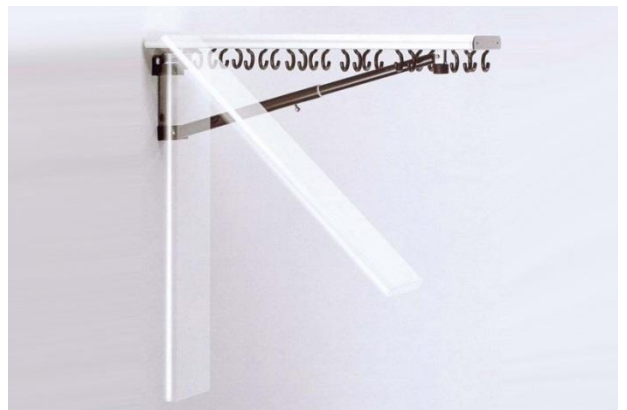

KG240 Folding Coat Rack

KG240 folding coat rack stores neatly, flat against the wall when not required.

- Hook support / shelf profile 240mm x 40mm silver anodised aluminium
- Available from 850mm – 1650mm
- Gas strut support with automatic lock.
- Black coated wall bracket.

Manufactured to suit your requirements.

Hook Profiles:

1. Single profile hooks at 75mm centres
2. Single profile hooks at 100mm centres
3. Double profile hook
4. Duel hook