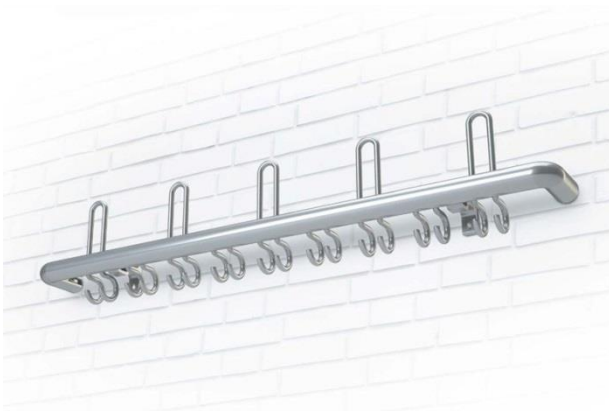

WG40S Hook Rail

The Rondal WG40S wall mounted rail with its recessed hooks mounted behind the carrier rail, designed to avoid pedestrians getting 'hooked' by protruding hooks.

GUV-tested safety coatrack with GS mark for use in schools and sports facilities. It is designed for high loads, built to last.

Available in a silver anodised finish to the length of your choice.

Hook Options:

1. Alternating 3-fold and 2-fold the hook
2. 3-fold hook
3. 2-fold hook
4. Profile hook