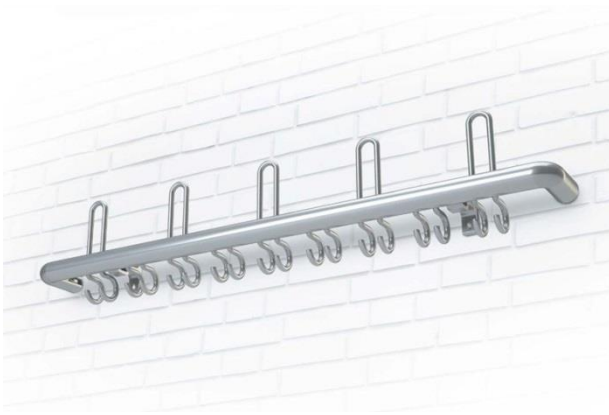

WG40S Hook Rail

The WG40S wall mounted rail with its recessed hooks mounted behind the carrier rail, designed to avoid pedestrians getting 'hooked' by protruding hooks.

GUV-tested safety coat rack with GS mark for use in schools and sports facilities. It is designed for high loads, built to last.

Available in a silver anodised finish to the length of your choice.

Hook Options:

1. Alternating 3-fold and 2-fold the hook
2. 3-fold hook
3. 2-fold hook
4. Profile hook