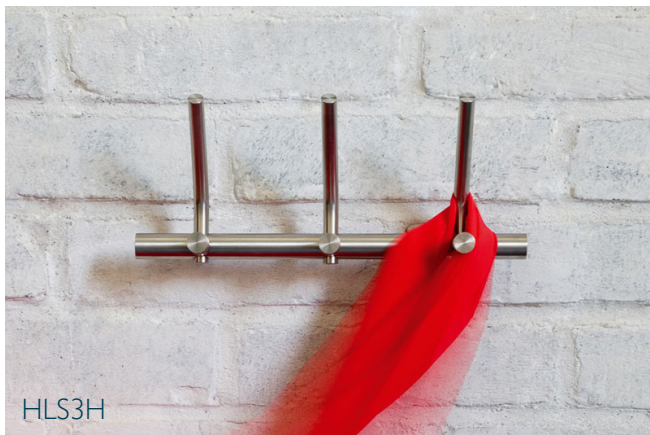

HLS3/5 Wall Coat Rail

HLS3H

Coat rack with round bar, with three coat hooks and three hat hooks. Total width 30 cm.
Solid stainless steel, hand-ground to a silky matt finish.

Also available as:

HLS5H - with five coat hooks and five hat hooks.

Individual dimensions and number of hooks available including mounting material for wall fixing.

Can also be screwed on the back – please specify when ordering.