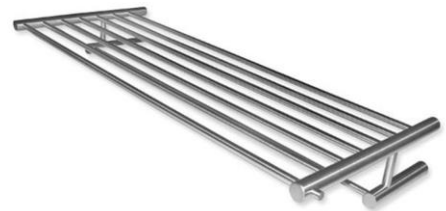

Double Towel | Coat Hook
CL-205.71 Satin
CL-205.91 Polished

Double Toilet Roll Holder
CL-225.71 Satin
CL-225.91 Polished

230mm Flannel Rack
CL-202.71 Satin
CL-202.91 Polished

560mm Single Towel Rail
CL-227.71 Satin
CL-227.91 Polished

500mm Towel Rail
CL-224.71 Satin
CL-224.91 Polished

475mm Swivelling Towel Rail
CL-228.71 Satin
CL-228.91 Polished

500mm Towel Rack
CL-250.71 Satin
CL-250.91 Polished

500mm Mirror Shelf with Glass Base
CL-230.71 Satin
CL-230.91 Polished

230 x 230mm Corner Shelf with Glass Base
CL-205.71 Satin
CL-205.91 Polished

Soap Dispenser
CL-236.71 Satin (240ml)
CL-236.91 Polished
CL-244.71 Satin (750ml)
CL-244.91 Polished

Soap Dish
CL-215.71 Satin
CL-215.91 Polished