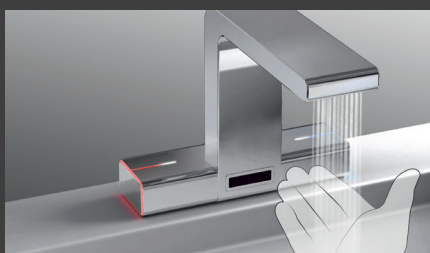

Temperature

Intuitively, the perfect temperature. With the start of the rain water and the side buttons to light up temperature setting. The classic colors of blue and red convey intuitively that by setting the light touch the desired heat can be achieved. A longer touch the keys may direct the predefined maximum or minimum is appropriate. An elegant strip of light shows the current cold/warm settings.

Cleaning

Comfortable with special functions. Lightly depressing the side buttons for a short while replaces the pause function. With its proximity to the water flow is shut off. For example, to clean the sink. A permanent water flow can be prolonged by simultaneous touching the two side buttons. After a certain time or renewed touch of a button switches the valve back to normal operation.

Installation

Luxurious yet easily installed. Despite its sophisticated technology Senso can be installed as easily as a classical one-hand mixer. In an elegant small electronic box is hidden the intelligent control. The many individual setting options can be made easily on site without tools. Should requirements become necessary the parameters can be adjusted by the use of a mobile phone or Internet.