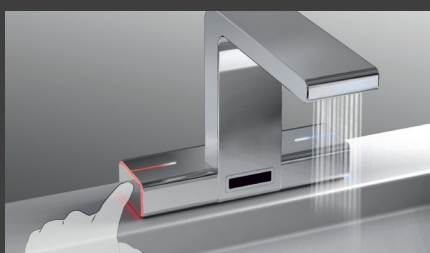

Temperature

Intuitively, the perfect temperature. With the start of the rain water and the side buttons to light up temperature setting. The classic colors of blue and red convey intuitively that by setting the light touch the desired heat can be achieved. A longer touch the keys may direct the predefined maximum or minimum is appropriate. An elegant strip of light shows the current cold/warm settings.

Cleaning

Comfortable with special functions. Lightly depressing the side buttons for a short while replaces the pause function. With its proximity to the water flow is shut off. For example, to clean the sink. A permanent water flow can be prolonged by simultaneous touching the two side buttons. After a certain time or renewed touch of a button switches the valve back to normal operation.

Installation

Luxurious yet easily installed. Despite its sophisticated technology Senso can be installed as easily as a classical one-hand mixer. In an elegant small electronic box is hidden the intelligent control. The many individual setting options can be made easily on site without tools. Should requirements become necessary the parameters can be adjusted by the use of a mobile phone or Internet.

Senso is the only faucet of its kind with two infrared-sensors. It welcomes the user by lighting up and automatically starts the water flow when your hands approach. With the innovative touch screen function light touch on the side keys individually sets the temperature. The soft water jet feels pleasant on the skin and thankfully its very elegant lighting.