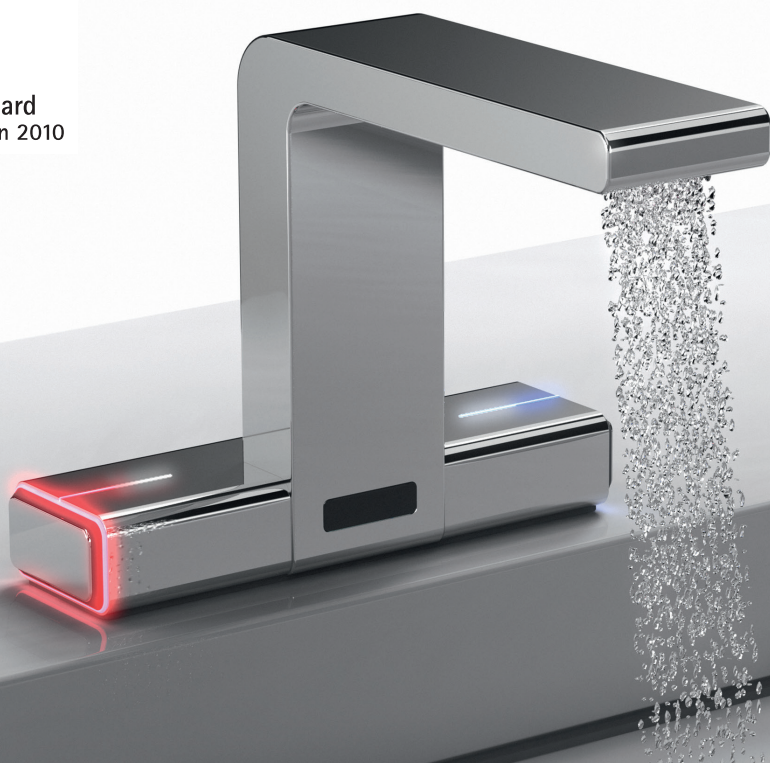

Senso

The Next Generation
of Sensor Faucets

Senso

The New Dimension of Hand Washing

Timeless and elegant in design. Revolutionary in function and effects. Senso makes the washing place an eye-catcher. And pure wellness of hand washing. As the first faucet of its kind Senso communicates with the user. Sensor controlled it greets you by lighting up and as you pass by gets gradually dimming. Contactless begins a subtle trickle of water rains which down and brightens when hands approach the faucet.

A cast of sparkling water pearls. The red and blue illuminated side buttons make even the temperature setting for the intuitive user an experience. Innovative. Technically perfect. Pure design. And ecologically exemplary: The non-contact automatic function and through the economical jet with only four liters per minute reduces Senso water consumption by around 70 percent. The next generation of sensor faucet.

reddot design award
honourable mention 2010

Welcome

Welcome to a new dimension of washing hands. The first faucet Senso recognises the user when approaching by a white flash of the side buttons. Even after using it doesn't just switch off, but adopts smooth dimming. If desirable there remains an adequate low-light which acts as night lighting, which these functions make technically possible, by the two patented infrared sensors, with which Senso is equipped.

Contactless

Just hold out your hands and enjoy. Contactless. Comfortable. Hygienic. Water runs just as long as it is needed. Once the hands are removed the Senso sensor-controlled valve stops the water flow. This reduces water consumption considerably. To protect against improper use Senso is equipped with additional safety features. It stops automatically after three minutes the water flow.