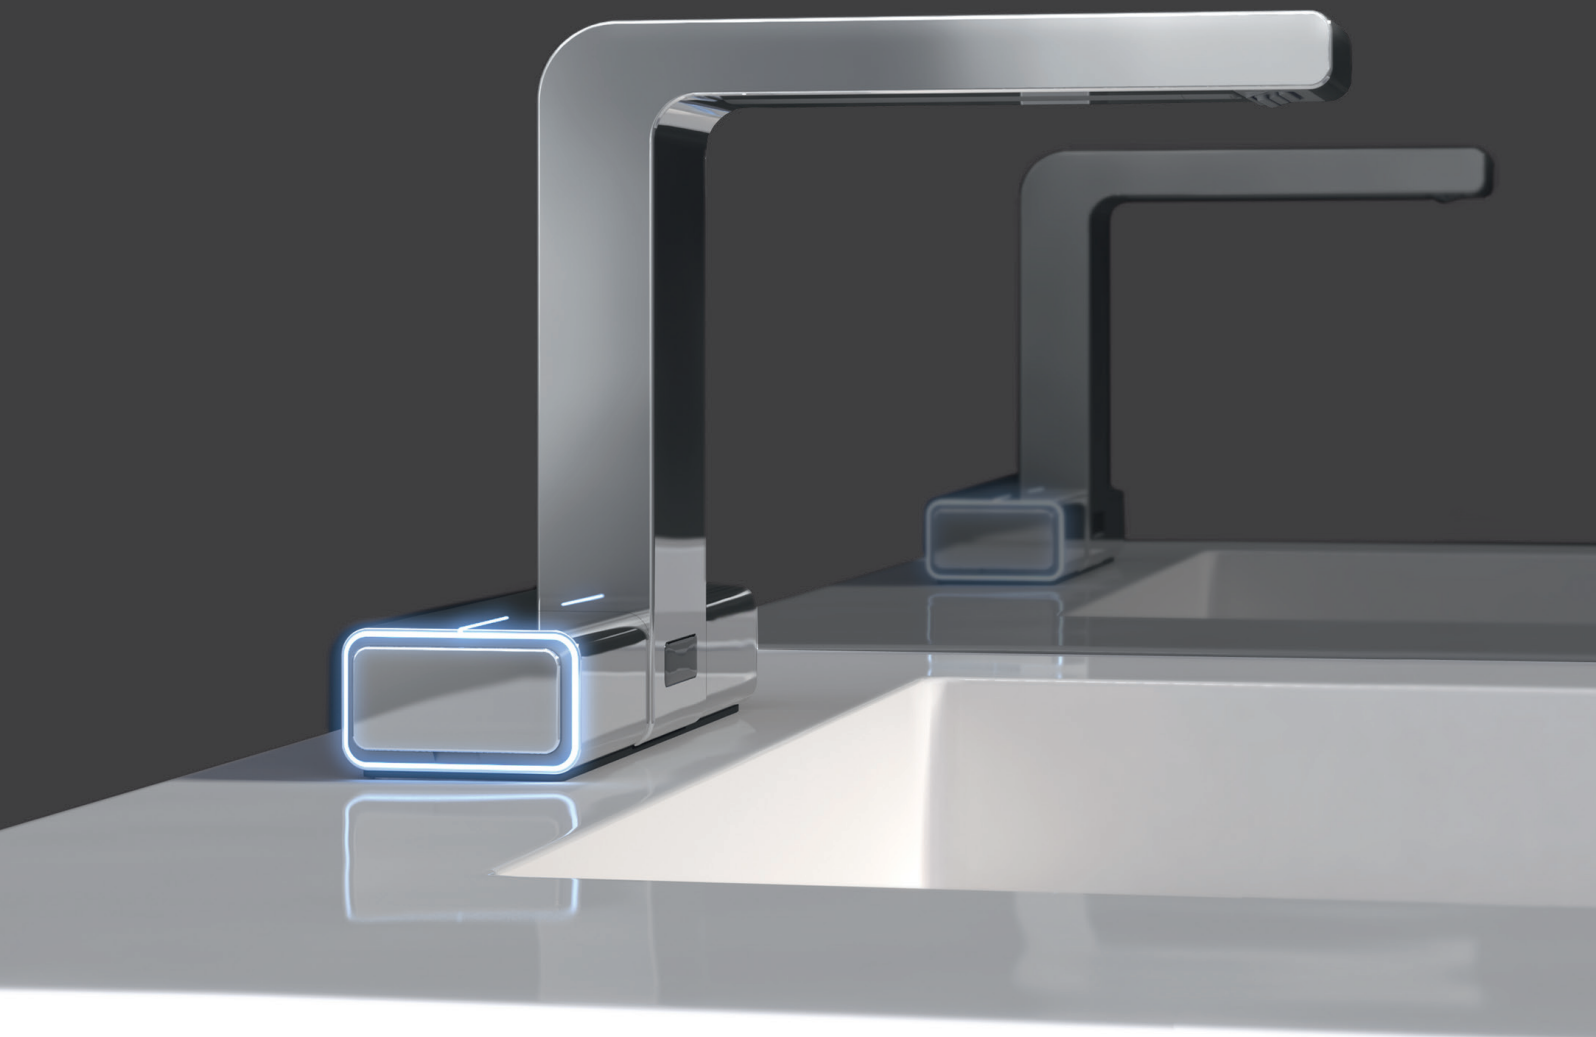

Senso

The Next Generation
of Sensor Faucets

Senso

The New Dimension of Hand Washing

Timeless and elegant in design. Revolutionary in function and effects. Senso makes the washing place an eye-catcher. And pure wellness of hand washing. As the first faucet of its kind Senso communicates with the user. Sensor controlled it greets you by lighting up and as you pass by gets gradually dimming. Contactless begins a subtle trickle of water rains which down and brightens when hands approach the faucet.

A cast of sparkling water pearls. The red and blue illuminated side buttons make even the temperature setting for the intuitive user an experience. Innovative. Technically perfect. Pure design. And ecologically exemplary: The non-contact automatic function and through the economical jet with only four liters per minute reduces Senso water consumption by around 70 percent. The next generation of sensor faucet.

reddot design award
honourable mention 2010

Welcome

Welcome to a new dimension of washing hands. The first faucet Senso recognises the user when approaching by a white flash of the side buttons. Even after using it doesn't just switch off, but adopts smooth dimming. If desirable there remains an adequate low-light which acts as night lighting, which these functions make technically possible, by the two patented infrared sensors, with which Senso is equipped.

Waterjet

A cast of sparkling water pearls. The water jet is pure innovation. A unique soft rain water revives the palm and back. Its subtle white lighting gives the impressive source of water. Despite the rich stream Senso only uses four liters per minute, exemplary ecological. And technologically revolutionary. For the first time the revolutionary shower head can be used to clean the shower simply by rubbing off lime deposits.