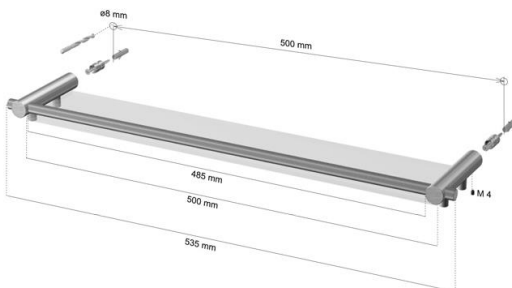

Cool Line CL-230 Washroom Shelf

Specification text:

Range: Bathroom Shelves

Product Reference:

- Brushed: CL-230.71

- Polished: CL-230.91

Cool Line CL-230 washroom shelf with shatter proof glass and anti roll off bar.

Finish: Brushed or polished finish stainless steel

Web page:

<https://cloakroomsolutions.co.uk/product/cool-line-cl-230-glass-shelf/>

Contact:

Cloakroom Solutions

info@cloakroomsolutions.co.uk

01376 502 131