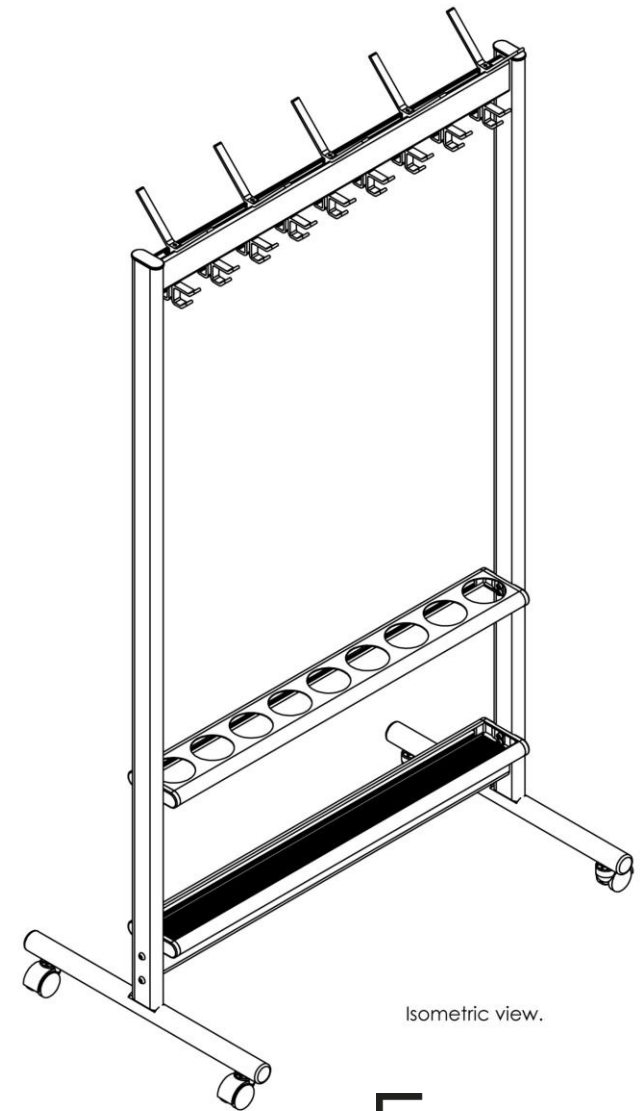

Plan view.

Elevation.

End view.

Isometric view.

020 3011 1014
 info@cloakroomsolutions.co.uk
 cloakroomsolutions.co.uk

RG70x28.2B Mobile Coat Hook Rail & Umbrella Rack