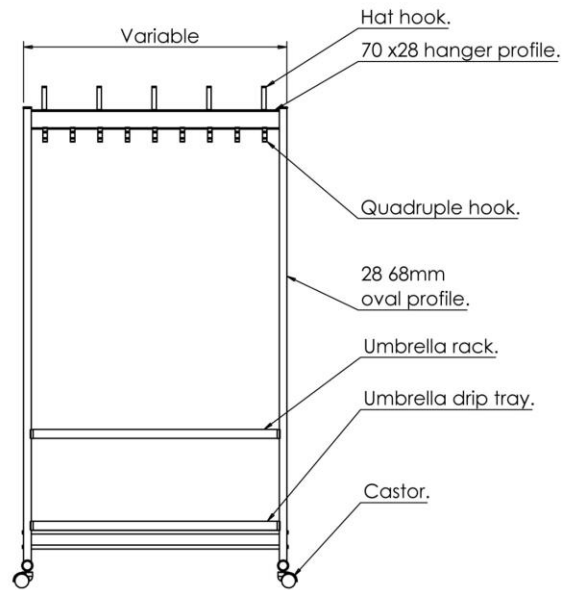

Plan view.

Elevation.

End view.

Isometric view.

020 3011 1014
 info@cloakroomsolutions.co.uk
 cloakroomsolutions.co.uk

RG70x28.2B Mobile Coat Hook Rail & Umbrella Rack