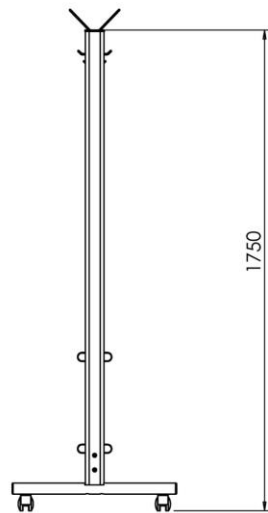

Plan view.

Elevation.

End view.

Isometric view.

020 3011 1014
 info@cloakroomsolutions.co.uk
 cloakroomsolutions.co.uk

RG70x28.2B Mobile Coat Hook Rail & Umbrella Rack