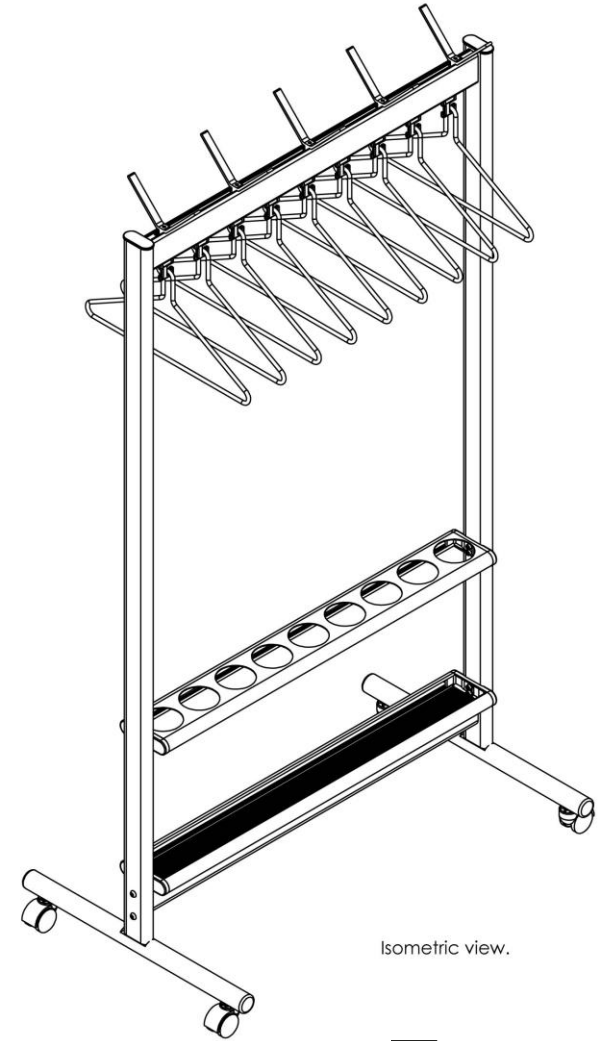

Plan view.

Elevation.

End view.

Isometric view.

020 3011 1014
 info@cloakroomsolutions.co.uk
 cloakroomsolutions.co.uk

RG70x28.3B Mobile Coat Hanger Rail & Umbrella Rack