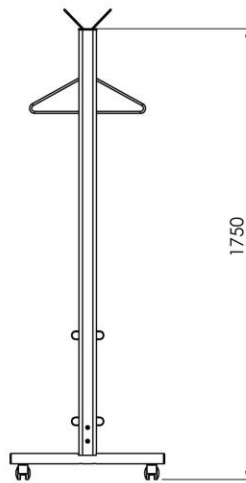

Plan view.

Elevation.

End view.

Isometric view.

020 3011 1014
 info@cloakroomsolutions.co.uk
 cloakroomsolutions.co.uk

RG70x28.3B Mobile Coat Hanger Rail & Umbrella Rack