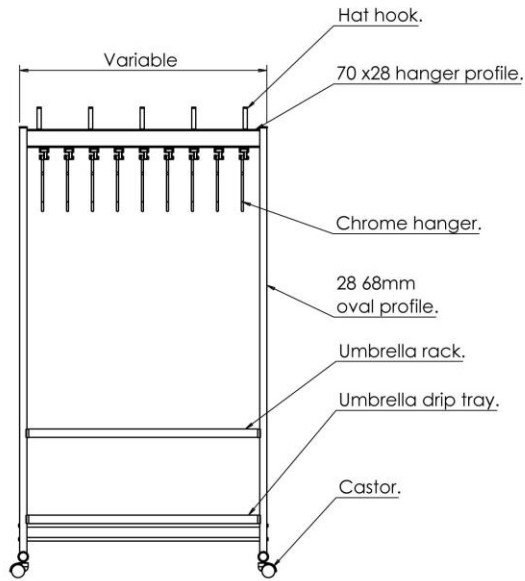

Plan view.

Elevation.

End view.

Isometric view.

020 3011 1014
 info@cloakroomsolutions.co.uk
 cloakroomsolutions.co.uk

RG70x28.3B Mobile Coat Hanger Rail & Umbrella Rack