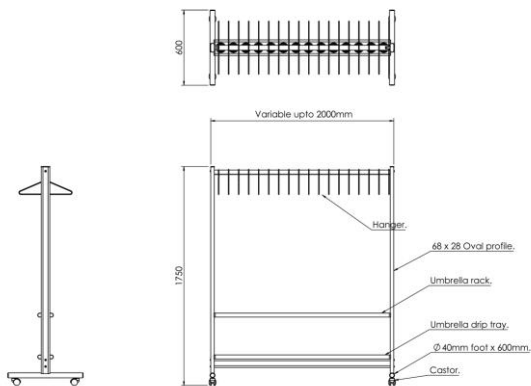

RGW40U Mobile Coat Rail

Specification text:

Range: Mobile

Product Reference: RGW40U

Mobile coat rail with 42.5mm Ø stainless steel hanger rail, umbrella rack and four rotating castors.

Dimensions: 1750mm h x 600mm w

Length: variable

Web page:

<https://cloakroomsolutions.co.uk/product/rgw40-mobile-coat-rail/>

Contact:

Cloakroom Solutions Ltd

info@cloakroomsolutions.co.uk

020 3011 1014