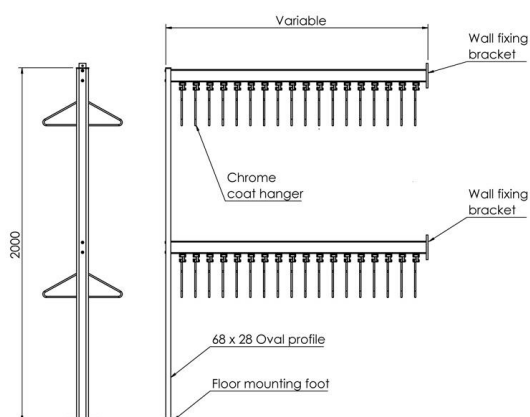

FS70x28.10 Floor to Wall Mounted Coat Rail

Specification text:

Range: Free Standing

Product Reference: FS70x28.10

Floor to wall mounted double height coat rail with fixed position hangers on individual carriers.

Dimensions: 2000mm h x 450mm d (with hangers)

Length: variable

Options:

- Numbering & Issue tags
- Captive pins to secure coat hangers

Web page:

<https://cloakroomsolutions.co.uk/product/fs70-floor-to-wall-mounted-coat-hanger-rail/>