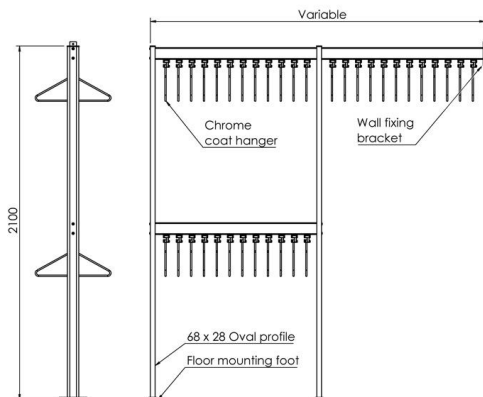

## FS70x28.9/10 Floor Fixed Coat Rail

Specification text:

Range: Free Standing

Product Reference: FS70x28.9/10

Floor to wall fixed single & double height combination coat rail with fixed position hangers on individual carriers.

Dimensions: 2000mm h x 450mm d (with hanger)

Length: variable

Options:

- Numbering & Issue tags
- Captive pins to secure coat hangers

Web page:

<https://cloakroomsolutions.co.uk/product/fs70-floor-to-wall-mounted-coat-hanger-rail/>