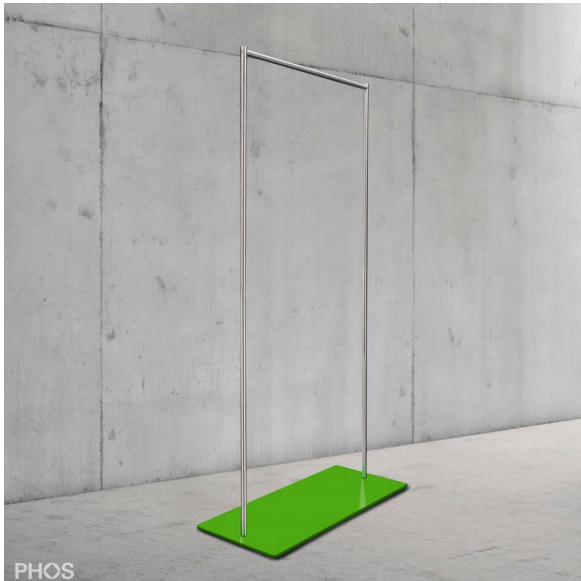

PHOS GST2 Coat Hanger Stand

Specification text:

Range: Coat Stands

GST2 Coat hanger stand with rail with upright and cross bar in solid brushed finish stainless steel & painted steel base plate with transparent floor protectors..

Dimensions: 1550mm h x 800mm l x 350mm d

Product Reference:

- Black: GST2-BPS
- Blue: GST2-BPB
- Green: GST2-BPGr
- Grey: GST2
- Orange: GST2-BPO
- Red: GST2-BPR
- White: GST2-BPW
- Yellow: GST2-BPGe

Web page: