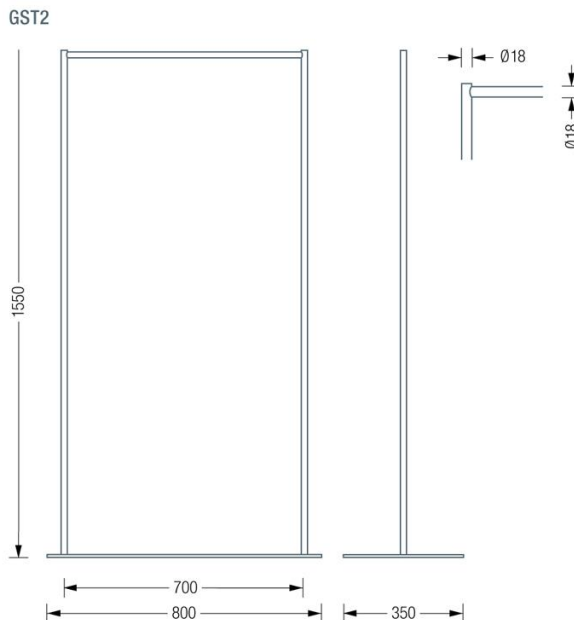

PHOS GST2 Coat Hanger Stand

Specification text:

Range: Coat Stands

GST2 Coat hanger stand with rail with upright and cross bar in solid brushed finish stainless steel & painted steel base plate with transparent floor protectors..

Dimensions: 1550mm h x 800mm l x 350mm d

Product Reference:

- Black: GST2-BPS
- Blue: GST2-BPB
- Green: GST2-BPGr
- Grey: GST2
- Orange: GST2-BPO
- Red: GST2-BPR
- White: GST2-BPW
- Yellow: GST2-BPGe

Web page: