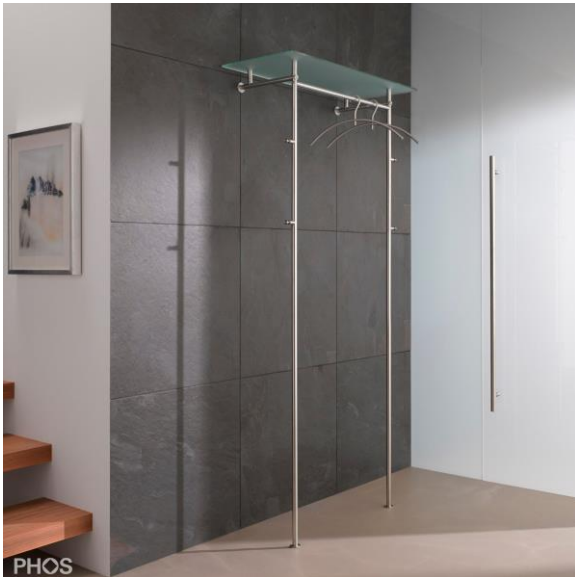

# PHOS GL2G Coat Stand

Specification text:

Range: Coat Stands

Product Reference: GL2G

L- Shaped rail with wall connection hanging rail, 8mm toughened glass shelf & hooks with conical groove.

Finish: Brushed finish stainless steel