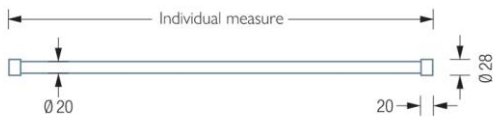

PHOS GSRN Wardrobe Rail

Specification text:

Range: Wardrobe Rails

Product Reference: GSRN20 / GSRN30

PHOS GSRN wardrobe rail for recess mounting with concealed fixings.

Finish: Brushed finish stainless steel

Web page:

<https://cloakroomsolutions.co.uk/product/gsrn-wardrobe-rail/>

GSRN20

GSRN30

Contact:

Cloakroom Solutions Ltd

info@cloakroomsolutions.co.uk

020 3011 1014