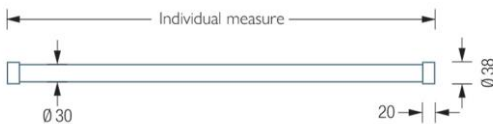

GSRN30

Contact:

Cloakroom Solutions Ltd

info@cloakroomsolutions.co.uk

020 3011 1014