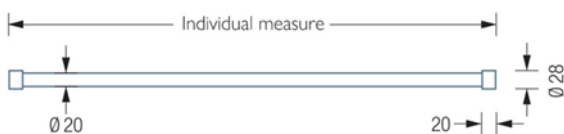

GSRN20 Wardrobe Rail

The PHOS GSRN20 wardrobe rail for recess mounting with concealed fixings.

- 20mm Ø rail.
- Including two wall brackets WL20 for easy installation.
- Solid stainless steel, hand-ground to a silky matt finish.
- Length 60 - 200cm.

Also available as GSRN30 – with 30mm Ø rail

- Including two wall brackets WL30.
- Length 60 - 200cm

Please state the desired size (recess width).

GSRN20

GSRN30