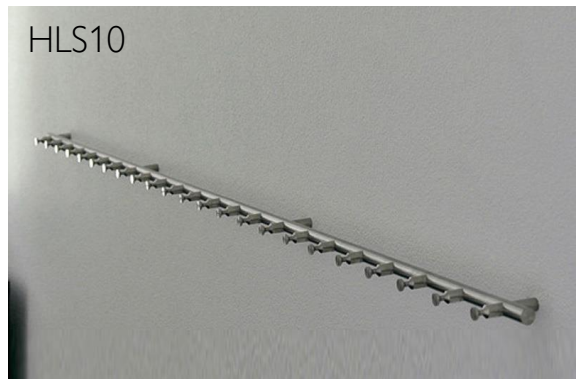

# HLS 3 Hook Rail

PHOS HLS3 hook rail with round bar and three hooks with a conical groove in a brush stainless steel finish with concealed fixing.

- Product ref: HLS3
- 20mm Ø rail.
- Solid stainless steel, hand-ground to a silky matt finish.
- Length: 300mm

Also available as:

- HLS5 – with 5 hooks at 500mm long
- HLS10 – with 10 hooks 1000mm long

HLS5

HLS10