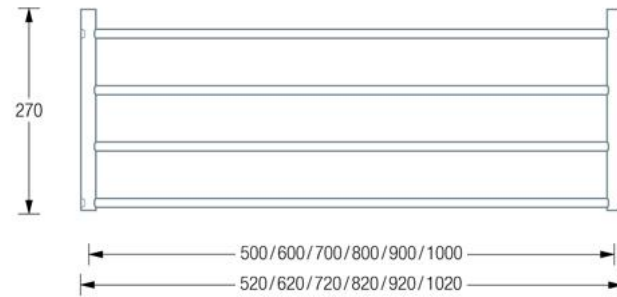

G15 Side View:

G15-500 / 600 / 700 / 800 / 900 / 1000 Plan View:

G15-1200 / 1400 Plan View:

PHOS G15 Towel Rack

**CLOAKROOM**  
SOLUTIONS

020 3011 1014  
info@cloakroomsolutions.co.uk  
cloakroomsolutions.co.uk