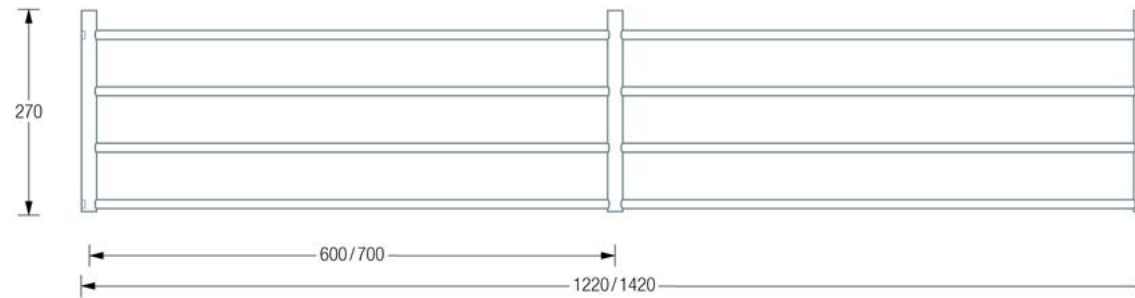

G15 Side View:

G15-500 / 600 / 700 / 800 / 900 / 1000 Plan View:

G15-1200 / 1400 Plan View:

PHOS G15 Towel Rack

**CLOAKROOM**  
SOLUTIONS

020 3011 1014  
info@cloakroomsolutions.co.uk  
cloakroomsolutions.co.uk