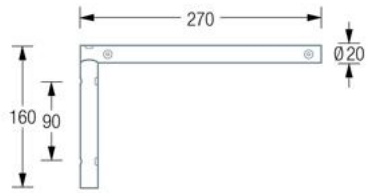

G15 Side View:

G15-500 / 600 / 700 / 800 / 900 / 1000 Plan View:

G15-1200 / 1400 Plan View:

PHOS G15 Towel Rack

**CLOAKROOM**  
SOLUTIONS

020 3011 1014  
info@cloakroomsolutions.co.uk  
cloakroomsolutions.co.uk