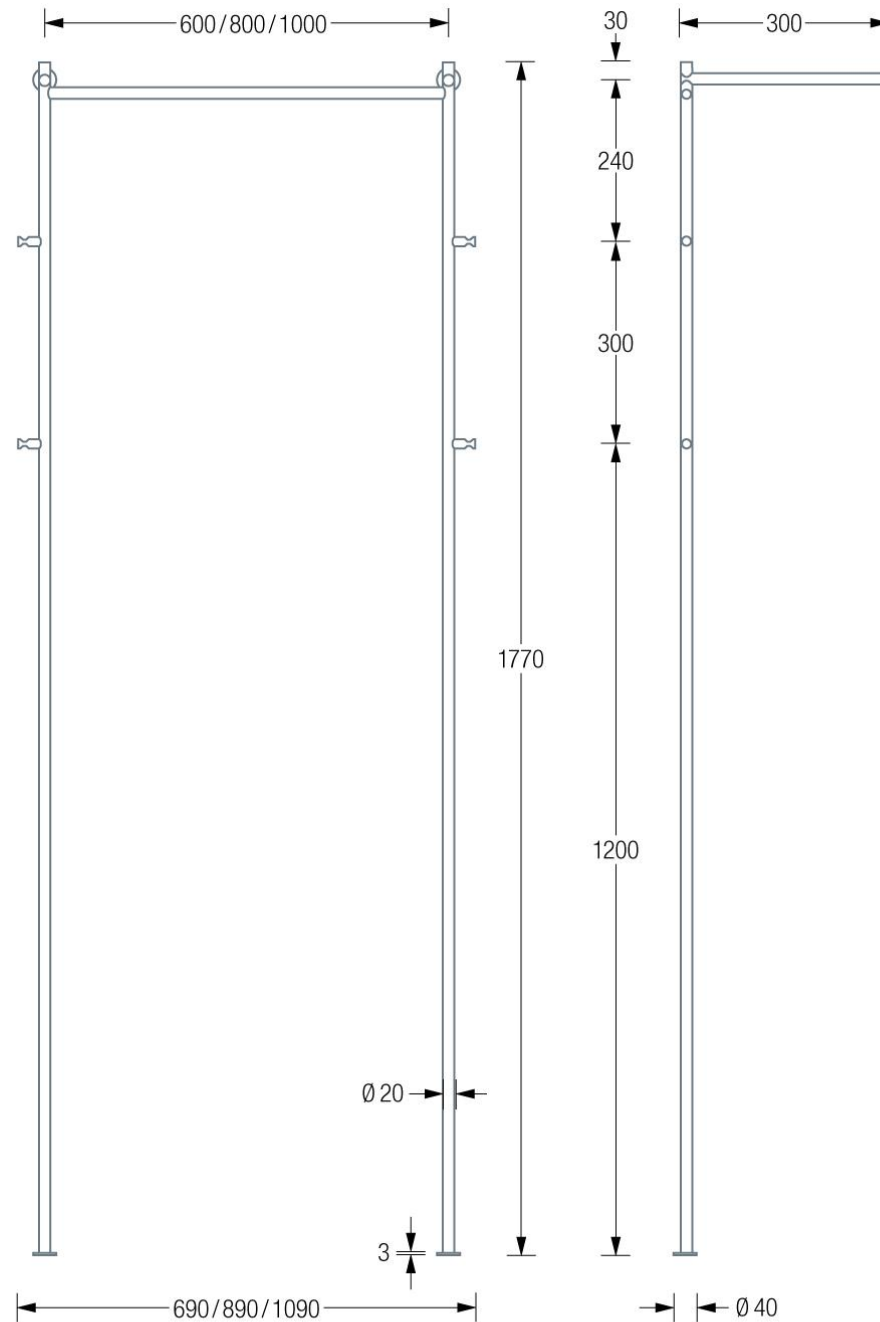

PHOS GL2 Coat Stand

CLOAKROOM
SOLUTIONS

020 3011 1014
info@cloakroomsolutions.co.uk
cloakroomsolutions.co.uk