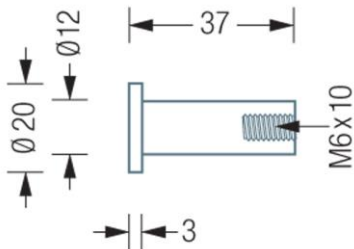

PHOS HA-1S Coat Hook

Specification text:

Range: Coat Hooks

Product Reference:

- HA1-S
- HA1-RS with mounting Rose

PHOS HA1-S coat hook with concealed fixing made from solid stainless steel.

Dimensions:

- 20mm \varnothing x 37mm d