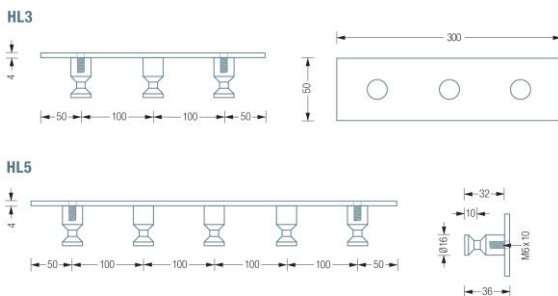

PHOS HL3 & HL5 Coat Hook Rails

Specification text:

Range: Hook Rails

Product Reference:

- Ref: HL3
- Ref: HL5

PHOS HL coat hook rail with back plate & hooks with conical groove in stainless steel

Dimensions:

- HL3: 300mm L x 50mm H x 36mm D
- HL5: 500mm L x 50mm H x 36mm D

Web page:

<https://cloakroomsolutions.co.uk/product/phos-hl-coat-hook-rails/>

Contact:

Cloakroom Solutions Ltd

info@cloakroomsolutions.co.uk