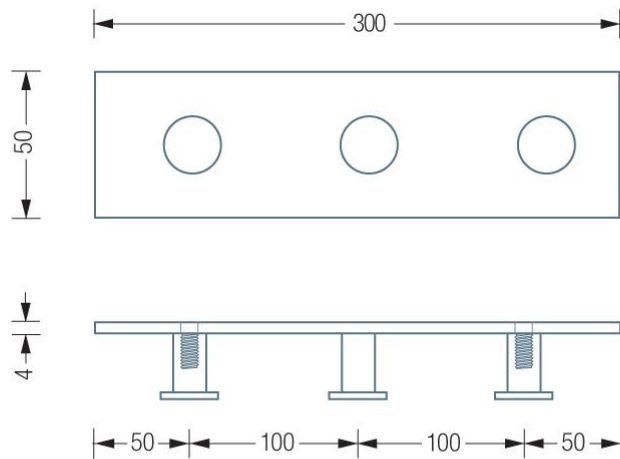

HL5H12S

HL5H12S

PHOS HL3H12S & HL5H12S Coat Hook Rails

020 3011 1014
info@cloakroomsolutions.co.uk
cloakroomsolutions.co.uk