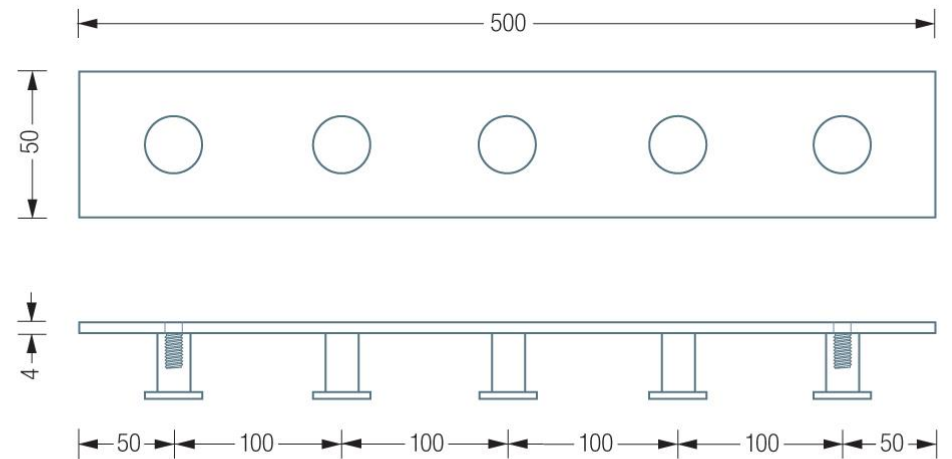

HL5H12S

HL5H12S

PHOS HL3H12S & HL5H12S Coat Hook Rails

020 3011 1014
info@cloakroomsolutions.co.uk
cloakroomsolutions.co.uk