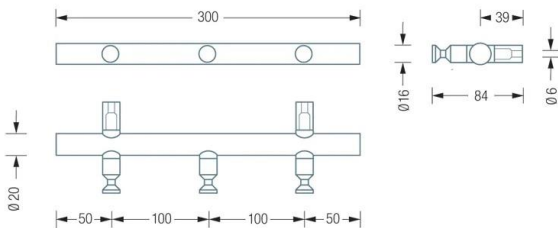

PHOS HLS3 & HLS5 Coat Hook Rails

Specification text:

Range: Hook Rails

Product Reference:

- Ref: HLS3 (3 hooks)
- Ref: HLS5 (5 hooks)

PHOS coat hook rail in solid stainless steel and hooks with a conical groove.

Dimensions:

- HLS3: 300mm L x 20mm H x 84mm D
- HLS5: 500mm L x 20mm H x 84mm D

Web page:

<https://cloakroomsolutions.co.uk/product/phos-hls-coat-hook-rails/>

Contact:

Cloakroom Solutions Ltd

info@cloakroomsolutions.co.uk