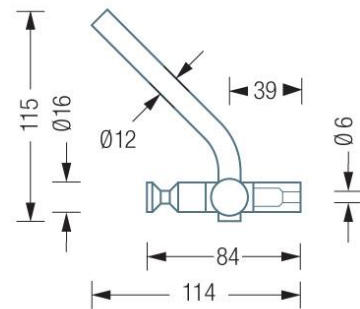

HLS3H

HLS5H

CLOAKROOM
SOLUTIONS

020 3011 1014
info@cloakroomsolutions.co.uk
cloakroomsolutions.co.uk

PHOS HLS3H & HLS5H Coat Hook Rail