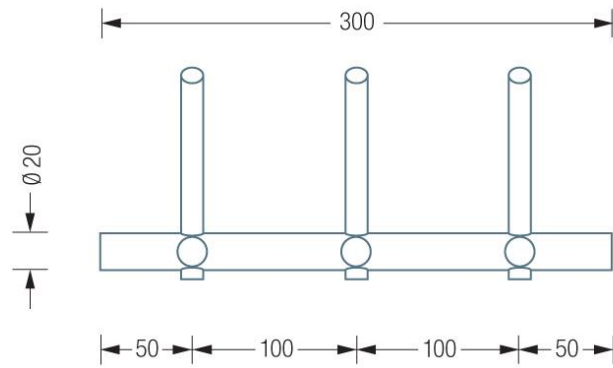

HLS3H

HLS5H

CLOAKROOM
SOLUTIONS

020 3011 1014
info@cloakroomsolutions.co.uk
cloakroomsolutions.co.uk

PHOS HLS3H & HLS5H Coat Hook Rail