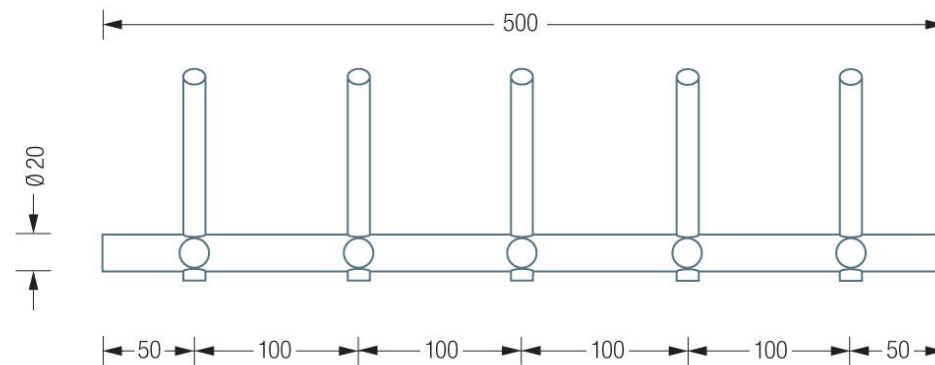

HLS3H

HLS5H

CLOAKROOM
SOLUTIONS

020 3011 1014
info@cloakroomsolutions.co.uk
cloakroomsolutions.co.uk

PHOS HLS3H & HLS5H Coat Hook Rail