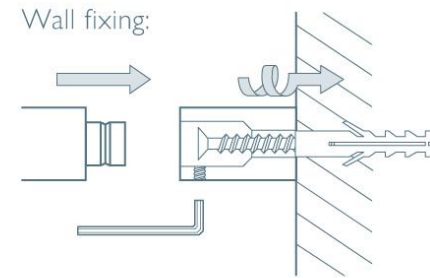

HLS3H

HLS5H

CLOAKROOM
SOLUTIONS

020 3011 1014
info@cloakroomsolutions.co.uk
cloakroomsolutions.co.uk

PHOS HLS3H & HLS5H Coat Hook Rail