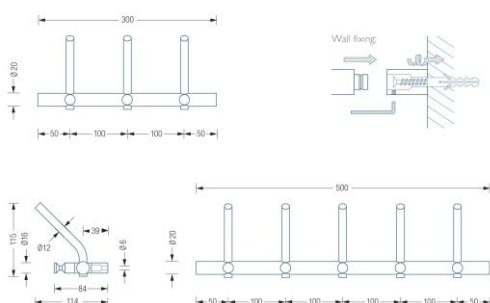

PHOS HLS3H & HLS5H Coat Hook Rails

Specification text:

Range: Hook Rails

Product Reference:

- Ref: HLS3H (3 hooks)
- Ref: HLS5H (5 hooks)

PHOS coat & hat hook rail with round bar in solid stainless steel and hooks with a conical groove.

Dimensions:

- HLS3: 300mm L x 115mm H x 114mm D
- HLS5: 500mm L x 115mm H x 114mm D

Web page:

<https://cloakroomsolutions.co.uk/product/phos-hlsh-coat-hook-rails/>

Contact:

Cloakroom Solutions Ltd

info@cloakroomsolutions.co.uk