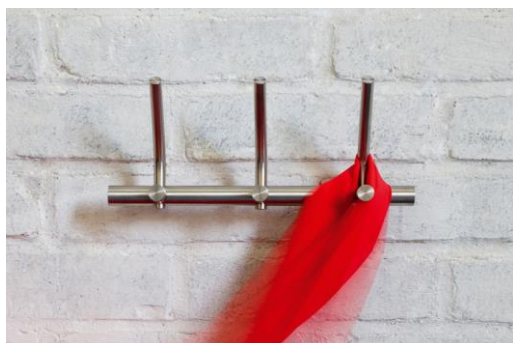

PHOS HLS3H & HLS5H Coat Hook Rails

Specification text:

Range: Hook Rails

Product Reference:

- Ref: HLS3H (3 hooks)
- Ref: HLS5H (5 hooks)

PHOS coat & hat hook rail with round bar in solid stainless steel and hooks with a conical groove.

Dimensions:

- HLS3: 300mm L x 115mm H x 114mm D
- HLS5: 500mm L x 115mm H x 114mm D

Web page:

<https://cloakroomsolutions.co.uk/product/phos-hlsh-coat-hook-rails/>

Contact:

Cloakroom Solutions Ltd

info@cloakroomsolutions.co.uk