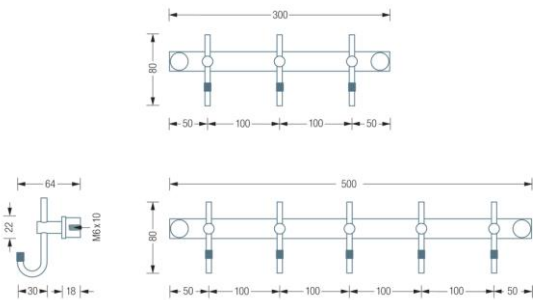

PHOS HLX3 & HLX5 Coat Hook Rails

Specification text:

Range: Hook Rails

Product Reference:

- Ref: HLX3
- Ref: HLX5

PHOS HLX stainless steel coat hook rail with back plate & curved hooks with black protective caps.

Dimensions:

- HLX3: 300mm L x 80mm H x 64mm D
- HLX5: 500mm L x 80mm H x 64mm D

Web page:

<https://cloakroomsolutions.co.uk/product/phos-hlx-coat-hook-rail/>

Contact:

Cloakroom Solutions Ltd

info@cloakroomsolutions.co.uk