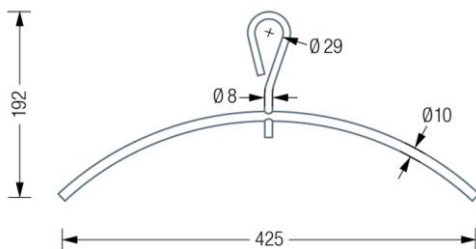

Contact:

Cloakroom Solutions Ltd

info@cloakroomsolutions.co.uk

020 3011 1014