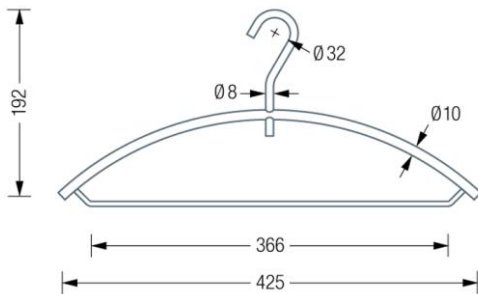

Contact:

Cloakroom Solutions Ltd

info@cloakroomsolutions.co.uk

020 3011 1014