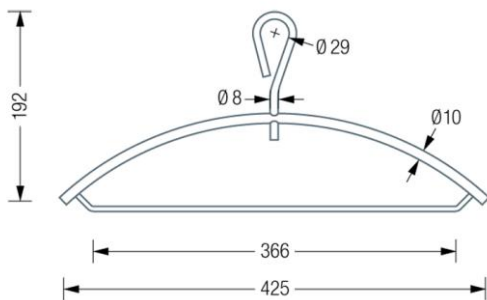

Contact:

Cloakroom Solutions Ltd

info@cloakroomsolutions.co.uk

020 3011 1014