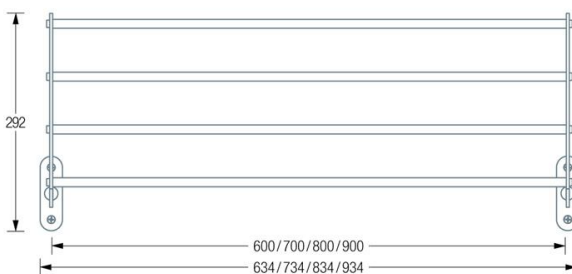

Available Sizes:

- KLR600 Overall width 63,4 cm.
- KLR700 Overall width 73,4 cm.
- KLR800 Overall width 83,4 cm.
- KLR900 Overall width 93,4 cm.

Installation with oval rosette:

KLR600 / 700 / 800 / 900 Front View Unfolded:

KLR600 / 700 / 800 / 900 Side View Unfolded:

KLR600 / 700 / 800 / 900 Front View Folded:

KLR600 / 700 / 800 / 900 Side View Folded: