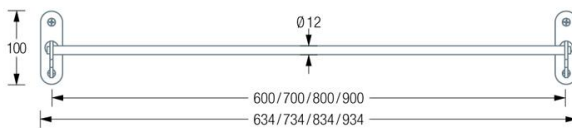

Available Sizes:

- KLR600 Overall width 63,4 cm.
- KLR700 Overall width 73,4 cm.
- KLR800 Overall width 83,4 cm.
- KLR900 Overall width 93,4 cm.

Installation with oval rosette:

KLR600 / 700 / 800 / 900 Front View Unfolded:

KLR600 / 700 / 800 / 900 Side View Unfolded:

KLR600 / 700 / 800 / 900 Front View Folded:

KLR600 / 700 / 800 / 900 Side View Folded: