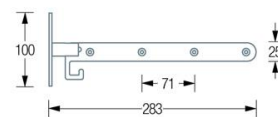

Available Sizes:

- KLR600 Overall width 63,4 cm.
- KLR700 Overall width 73,4 cm.
- KLR800 Overall width 83,4 cm.
- KLR900 Overall width 93,4 cm.

Installation with oval rosette:

KLR600 / 700 / 800 / 900 Front View Unfolded:

KLR600 / 700 / 800 / 900 Side View Unfolded:

KLR600 / 700 / 800 / 900 Front View Folded:

KLR600 / 700 / 800 / 900 Side View Folded: