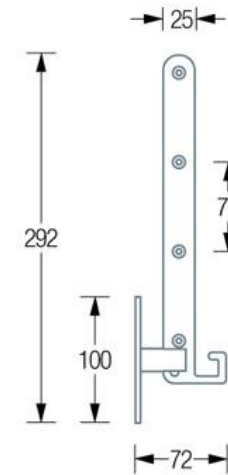

KLR600 / 700 / 800 / 900 Front View Unfolded:

KLR600 / 700 / 800 / 900 Side View Unfolded:

KLR600 / 700 / 800 / 900 Front View Folded:

KLR600 / 700 / 800 / 900 Side View Folded:

PHOS KLR Folding Coat Rack