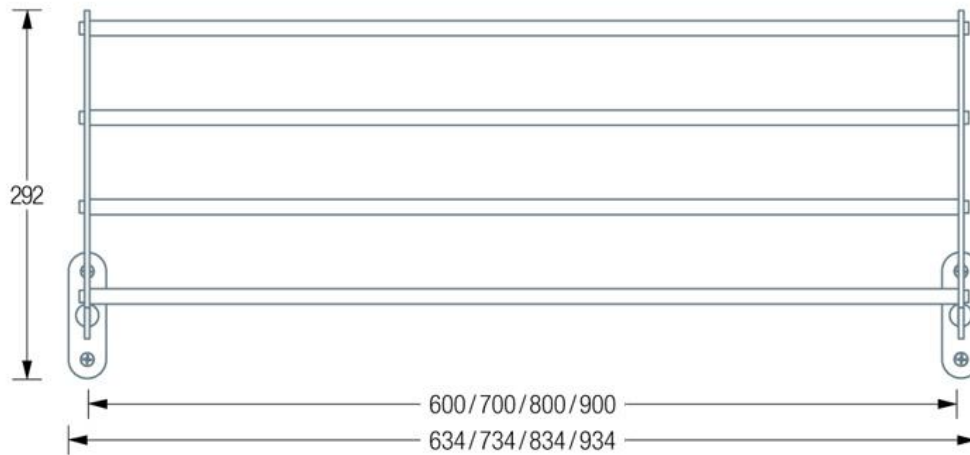

KLR600 / 700 / 800 / 900 Front View Unfolded:

KLR600 / 700 / 800 / 900 Side View Unfolded:

KLR600 / 700 / 800 / 900 Front View Folded:

KLR600 / 700 / 800 / 900 Side View Folded:

PHOS KLR Folding Coat Rack