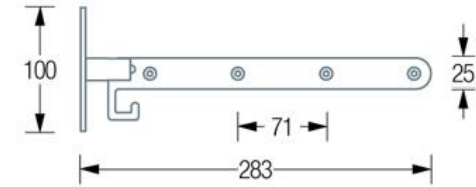

KLR600 / 700 / 800 / 900 Front View Unfolded:

KLR600 / 700 / 800 / 900 Side View Unfolded:

KLR600 / 700 / 800 / 900 Front View Folded:

KLR600 / 700 / 800 / 900 Side View Folded:

PHOS KLR Folding Coat Rack