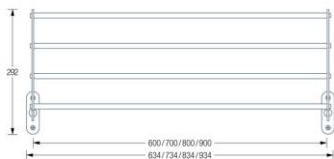

PHOS KLR Folding Coat Rack

Specification text:

Range: Space Saving

PHOS KLR folding wall mounted coat rack with two additional coat hooks

Finish: Brushed finish stainless steel

Product Reference:

634mm: KLR600

734mm: KLR700

834mm: KLR800

934mm: KLR900

KLR600 / 700 / 800 / 900 Front View Unfolded:

KLR600 / 700 / 800 / 900

Side View Unfolded:

KLR600 / 700 / 800 / 900 Front View Folded:

KLR600 / 700 / 800 / 900

Side View Folded:

Web page:

<https://cloakroomsolutions.co.uk/product/phos-klr-folding-coat-rack/>

Contact:

Cloakroom Solutions Ltd

info@cloakroomsolutions.co.uk

020 3011 1014