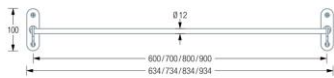

PHOS KLR Folding Coat Rack

Specification text:

Range: Space Saving

PHOS KLR folding wall mounted coat rack with two additional coat hooks

Finish: Brushed finish stainless steel

Product Reference:

634mm: KLR600

734mm: KLR700

834mm: KLR800

934mm: KLR900

KLR600 / 700 / 800 / 900 Front View Unfolded:

KLR600 / 700 / 800 / 900

Side View Unfolded:

KLR600 / 700 / 800 / 900 Front View Folded:

KLR600 / 700 / 800 / 900