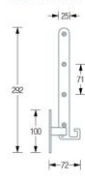

PHOS KLR Folding Coat Rack

Specification text:

Range: Space Saving

PHOS KLR folding wall mounted coat rack with two additional coat hooks

Finish: Brushed finish stainless steel

Product Reference:

634mm: KLR600

734mm: KLR700

834mm: KLR800

934mm: KLR900

KLR600 / 700 / 800 / 900 Front View Unfolded:

KLR600 / 700 / 800 / 900

Side View Unfolded:

KLR600 / 700 / 800 / 900 Front View Folded:

KLR600 / 700 / 800 / 900

Side View Folded:

Web page:

<https://cloakroomsolutions.co.uk/product/phos-klr-folding-coat-rack/>

Contact:

Cloakroom Solutions Ltd

info@cloakroomsolutions.co.uk

020 3011 1014