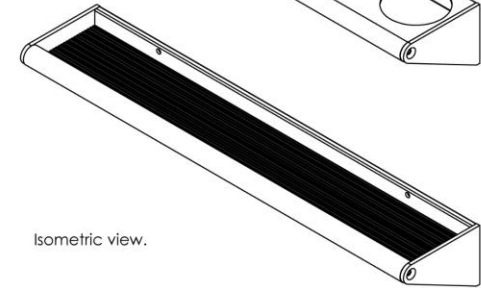

Plan view.

Isometric view.

End view.

Front view.

R.8301 Wall Mounted Umbrella Rack

CLOAKROOM
SOLUTIONS

020 3011 1014
info@cloakroomsolutions.co.uk
cloakroomsolutions.co.uk