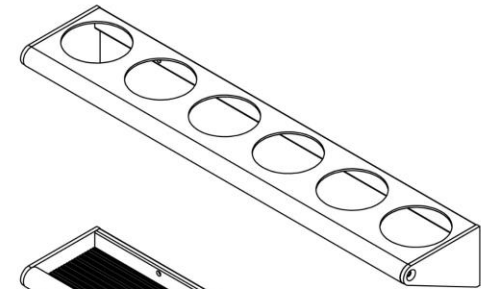

Plan view.

Isometric view.

End view.

Front view.

R.8301 Wall Mounted Umbrella Rack

CLOAKROOM
SOLUTIONS

020 3011 1014
info@cloakroomsolutions.co.uk
cloakroomsolutions.co.uk