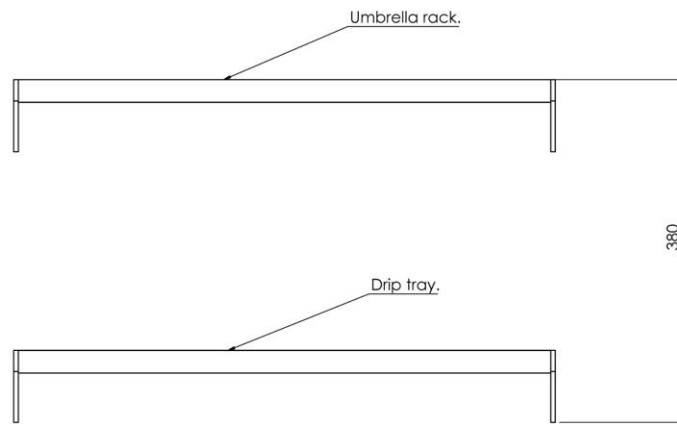

Plan view.

Isometric view.

End view.

Front view.

R.8301 Wall Mounted Umbrella Rack

CLOAKROOM
SOLUTIONS

020 3011 1014
info@cloakroomsolutions.co.uk
cloakroomsolutions.co.uk