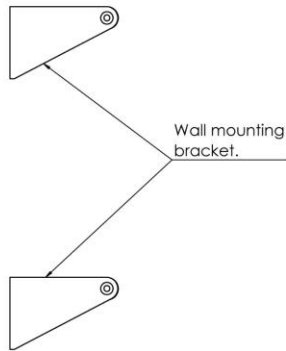

Plan view.

Isometric view.

End view.

Front view.

R.8301 Wall Mounted Umbrella Rack

CLOAKROOM
SOLUTIONS

020 3011 1014
info@cloakroomsolutions.co.uk
cloakroomsolutions.co.uk