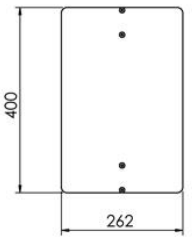

Isometric view

Plan view.

80mm Ø hole for umbrellas.

Optional slot for issue tag.

End view.

Elevation.