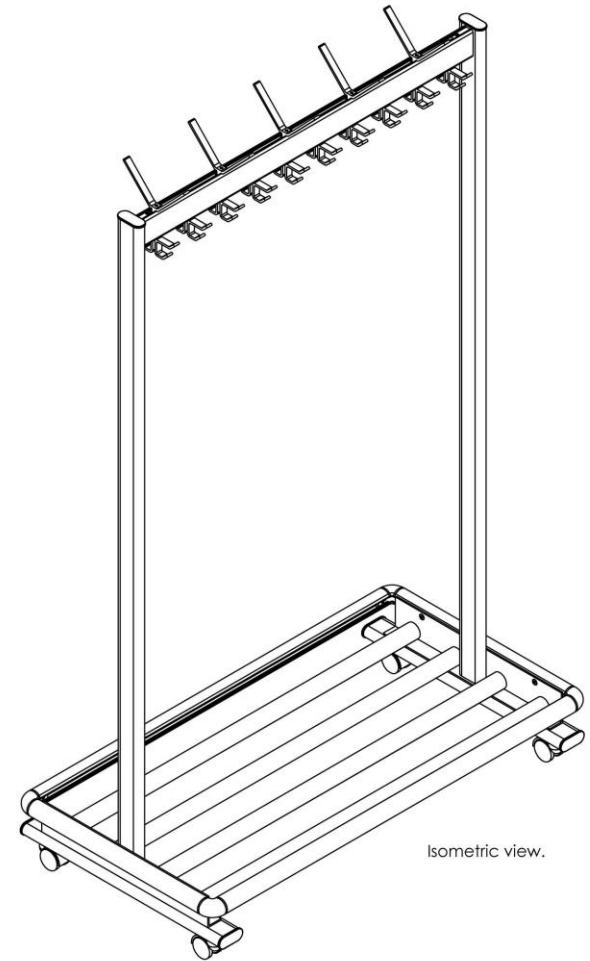

Plan view.

Elevation.

End view.

Isometric view.

020 3011 1014
 info@cloakroomsolutions.co.uk
 cloakroomsolutions.co.uk

RG70LR.2 Mobile Coat Hook Rail & Umbrella Rack