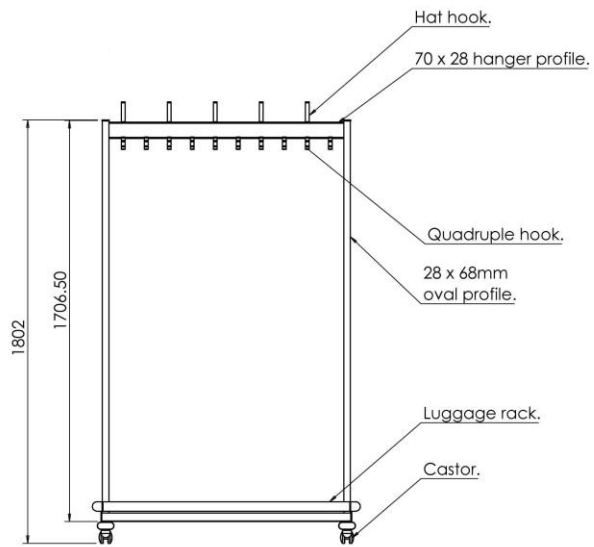

Plan view.

Elevation.

End view.

Isometric view.

020 3011 1014
 info@cloakroomsolutions.co.uk
 cloakroomsolutions.co.uk

RG70LR.2 Mobile Coat Hook Rail & Umbrella Rack