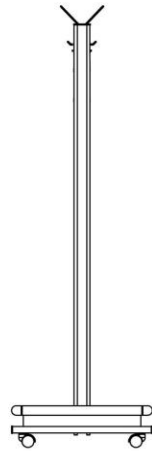

Plan view.

Elevation.

End view.

Isometric view.

020 3011 1014
 info@cloakroomsolutions.co.uk
 cloakroomsolutions.co.uk

RG70LR.2 Mobile Coat Hook Rail & Umbrella Rack