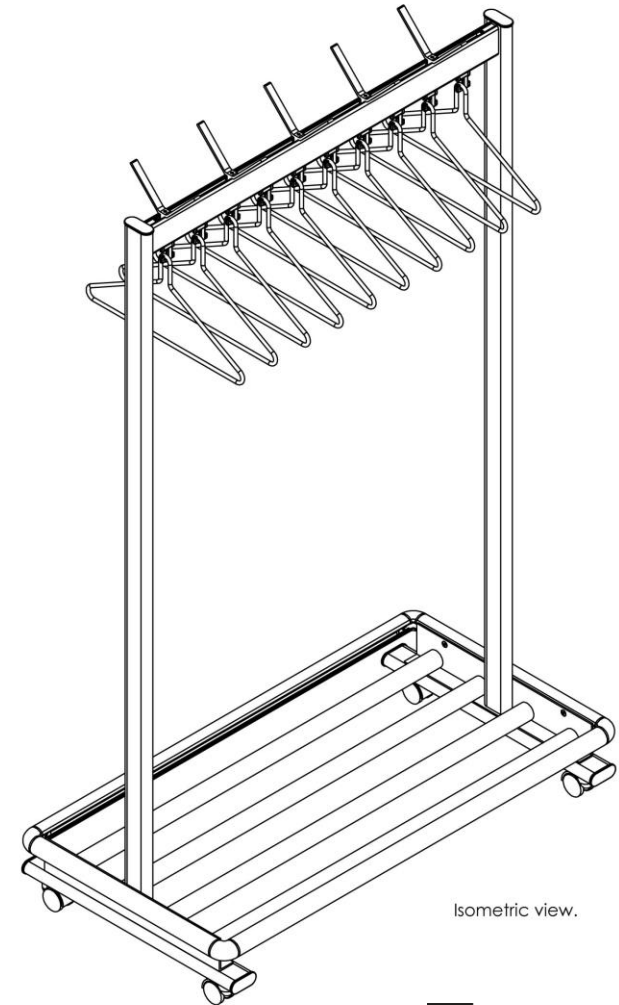

Plan view.

Elevation.

End view.

Isometric view.

020 3011 1014  
 info@cloakroomsolutions.co.uk  
 cloakroomsolutions.co.uk

RG70LR.3 Mobile Coat Hanger Rail & Umbrella Rack