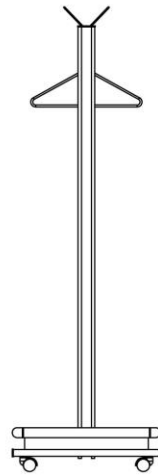

Plan view.

Elevation.

End view.

Isometric view.

020 3011 1014  
 info@cloakroomsolutions.co.uk  
 cloakroomsolutions.co.uk

RG70LR.3 Mobile Coat Hanger Rail & Umbrella Rack