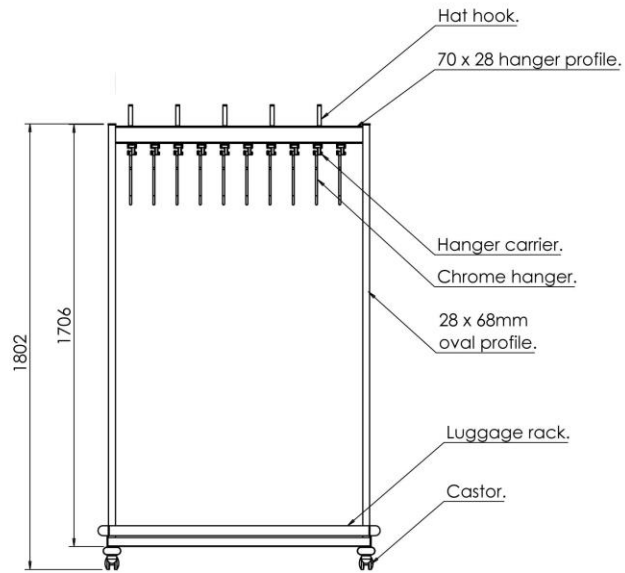

Plan view.

Elevation.

End view.

Isometric view.

020 3011 1014  
 info@cloakroomsolutions.co.uk  
 cloakroomsolutions.co.uk

RG70LR.3 Mobile Coat Hanger Rail & Umbrella Rack