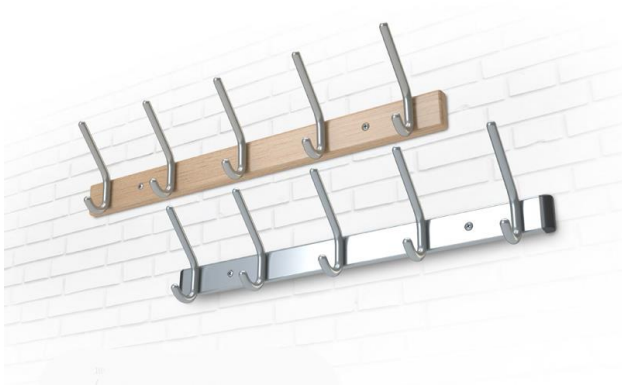

WG5560 Coat Hook Rails

Specification text:

Range: Hook Rails

Product Reference:

- Beech Back Plate: WG5560-1
- Aluminium Back Plate: WG5560-2

WG5560 coat hook rail with double hooks mounted on an aluminium or beech rail.

Length: 700mm / 1000mm / 1300mm

Web page:

<https://cloakroomsolutions.co.uk/product/wg5560-coat-hook-rail/>

Contact:

Cloakroom Solutions Ltd

info@cloakroomsolutions.co.uk

020 3011 1014