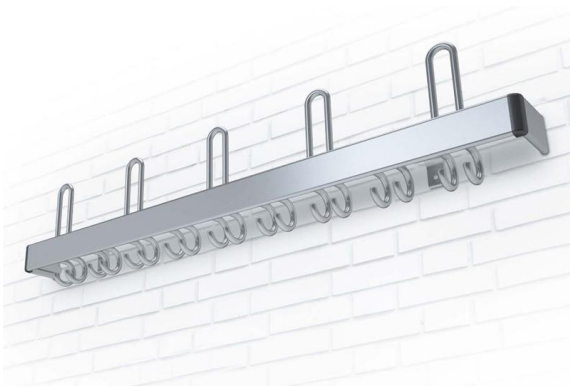

WG55S Coat Hook Rails

Specification text:

Range: Hook Rails

Product Reference: WG55S

WG55S aluminium coat hook rail with curved hooks set behind the 55mm mounting profile.

Dimensions:

- Length: variable
- 205mm h x 88mm d