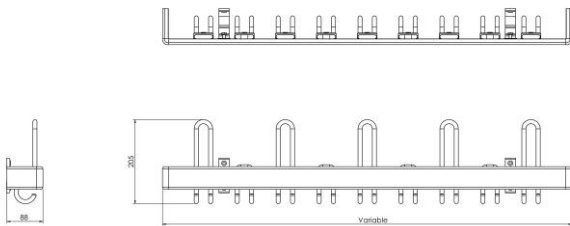

WG55S Coat Hook Rails

Specification text:

Range: Hook Rails

Product Reference: WG55S

WG55S aluminium coat hook rail with curved hooks set behind the 55mm mounting profile.

Dimensions:

- Length: variable
- 205mm h x 88mm d