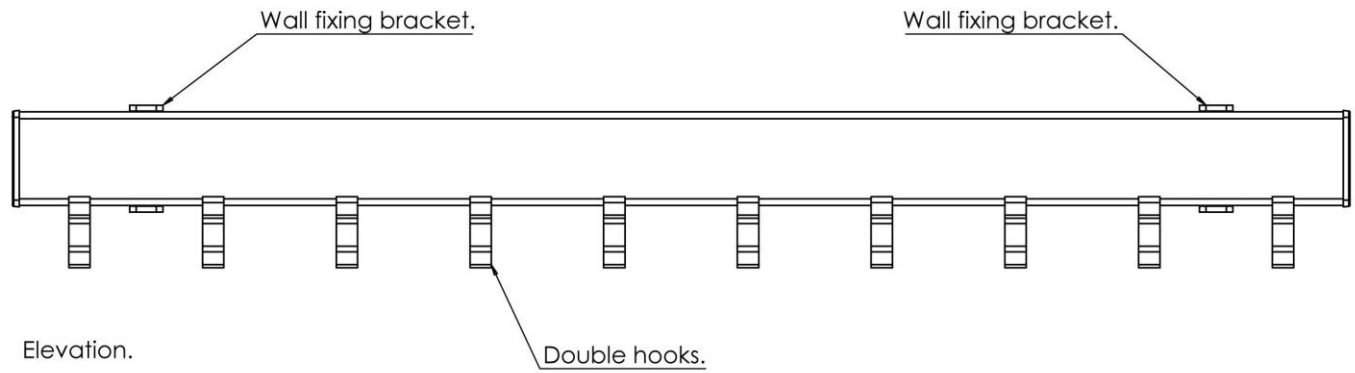

Plan view.

End view.

Elevation.

WG70x28 Coat Hook Rail

CLOAKROOM
SOLUTIONS

020 3011 1014
info@cloakroomsolutions.co.uk
cloakroomsolutions.co.uk