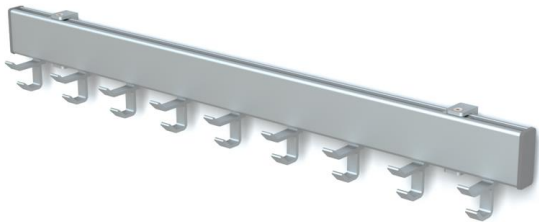

## WG70x28 Coat Hook Rails

Specification text:

Range: Hook Rails

Product Reference: WG70x28

WG70x28 coat hook rail with double hooks mounted on an aluminium rail.

Dimensions:

- Length: variable
- 121mm h x 88mm d

Options:

- Numbering & issue tags

Web page:

<https://cloakroomsolutions.co.uk/product/wg70x28-coat-hook-rail/>

Contact:

Cloakroom Solutions Ltd

[info@cloakroomsolutions.co.uk](mailto:info@cloakroomsolutions.co.uk)