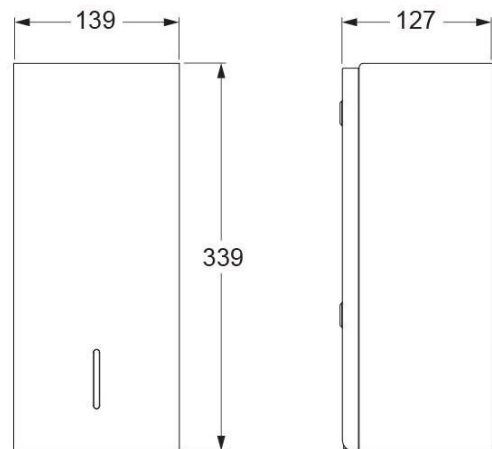

# BJÖRK Soap Dispenser

BJÖRK non-contact soap dispenser with IR sensor activation for liquid soap and disinfectant. The stainless steel case finished in matt black, white or any RAL colour.

Black: CONT17600813056  
White: CONT17500813050  
RAL Colour: CONT17900813052

## Details:

- For wall mounting
- Capacity of approx. 950 ml (= 800-950 doses)
- Battery operation, power connection possible
- Additionally available in all RAL colours
- Cover plate in 6 selectable standard colours
- With LED light for operating display
- Automatic adjustment of the optimum activation distance
- Net weight: 2.3 kg
- Dimension: 330mm h x 139mm w x 127mm d

The top cover plate is available in 6 standard colours.