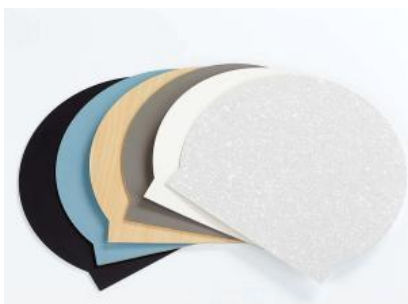

# BJÖRK Soap Dispenser

BJÖRK non-contact soap dispenser with IR sensor activation for liquid soap and disinfectant. The stainless steel case finished in matt black, white or any RAL colour.

Black: CONT17600813056  
White: CONT17500813050  
RAL Colour: CONT17900813052

## Details:

- For wall mounting
- Capacity of approx. 950 ml (= 800-950 doses)
- Battery operation, power connection possible
- Additionally available in all RAL colours
- Cover plate in 6 selectable standard colours
- With LED light for operating display
- Automatic adjustment of the optimum activation distance
- Net weight: 2.3 kg
- Dimension: 330mm h x 139mm w x 127mm d

The top cover plate is available in 6 standard colours.