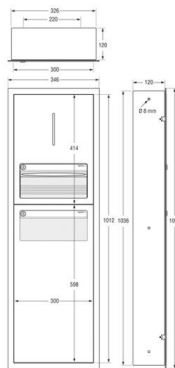

Contact:

Cloakroom Solutions Ltd

info@cloakroomsolutions.co.uk

020 3011 1014