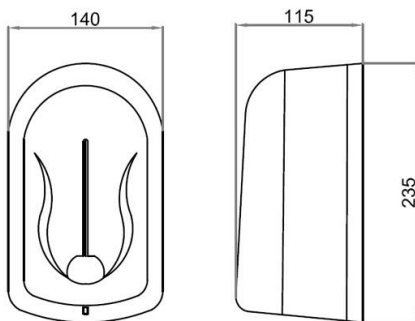

Contact:

Cloakroom Solutions Ltd

info@cloakroomsolutions.co.uk

020 3011 1014