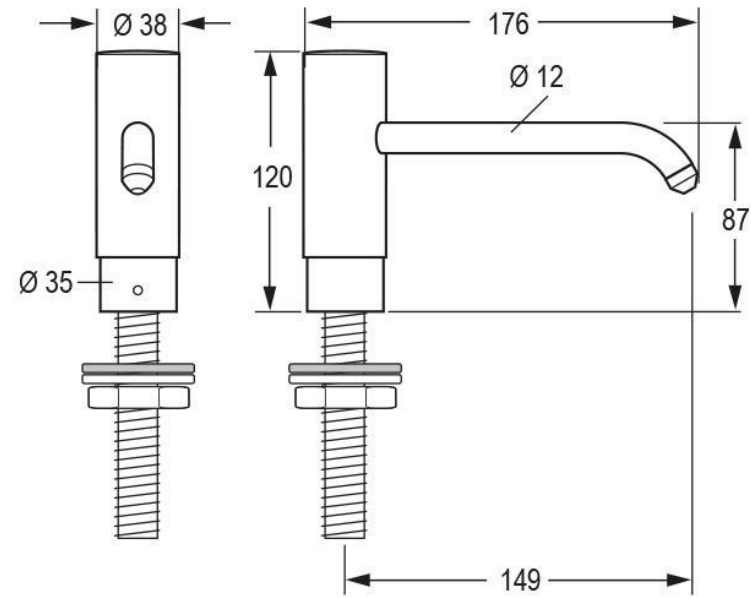

90mm Spout

149mm Spout

CONTI+ HTFN-16 Deck Mounted Soap Dispenser

CLOAKROOM
SOLUTIONS

020 3011 1014
info@cloakroomsolutions.co.uk
cloakroomsolutions.co.uk