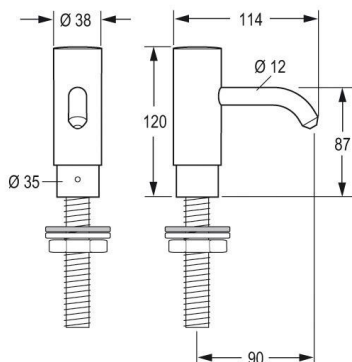

CONTI+ HTFN-16 Deck Mounted Soap Dispenser

Specification text:

Range: Soap Dispensers

CONTI+ HTFN-16 Deck mounted soap dispenser with a container capacity of 1000ml.

Product Reference:

Chrome finish:

- 90mm Spout: CONT17300731090
- 149mm Spout: CONT17300731149

Matt finish:

- 90mm Spout: CONT17200731090
- 149mm Spout: CONT17200731149

Web page:

<https://cloakroomsolutions.co.uk/product/conti-htfn-16-deck-mounted-soap-dispenser/>

Contact:

Cloakroom Solutions Ltd

info@cloakroomsolutions.co.uk