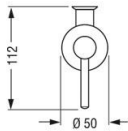

Contact:

Cloakroom Solutions Ltd

info@cloakroomsolutions.co.uk

020 3011 1014