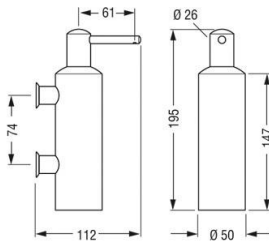

Contact:

Cloakroom Solutions Ltd

info@cloakroomsolutions.co.uk

020 3011 1014