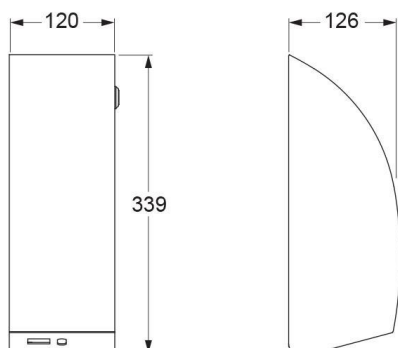

Contact:

Cloakroom Solutions Ltd

info@cloakroomsolutions.co.uk

020 3011 1014