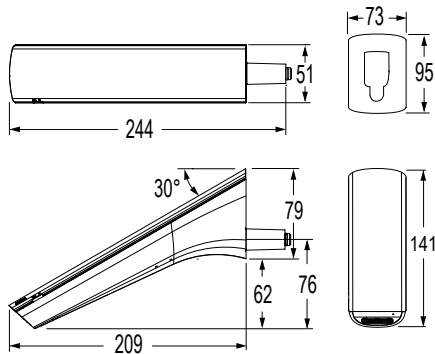

CONTI  ultra concealed wall-mounted faucet GW20

ultra concealed wall-mounted faucet GW20, with IR sensor, without temperature-mixing, chromed - final installation set

Touchless, electronically controlled lavatory faucet:

Operating pressure: 0,3-10 bar
 Flow rate (approx.): 6 l/min (3 bar)
 Water temperature (max.): 80 °C
 Aerator: Aerator RC
 Connection: G 1/2
 Built-in filter: 0,5 mm mesh size
 Sensor sensitivity: Automatic self-adapting sensor technology
 Follow-up time: 1 s pre-set (adjustable with Touch 0-10 s)
 Continuous water flow and hygienic flush time: 2 min pre-set (adjustable with Touch 0,5-20 min)
 Temporary-off: 2 min (fixed)
 Engineering standards: DIN EN 200; CE