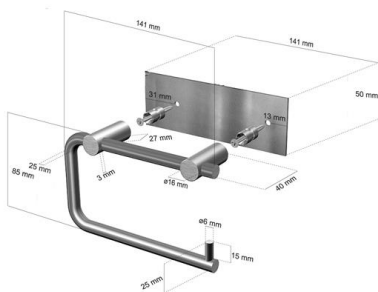

Contact:

Cloakroom Solutions Ltd

info@cloakroomsolutions.co.uk

020 3011 1014