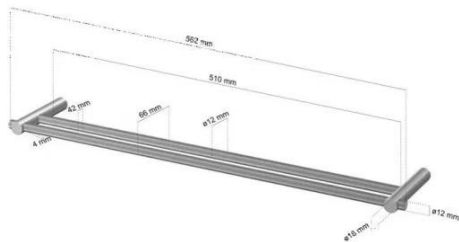

Contact:

Cloakroom Solutions Ltd

info@cloakroomsolutions.co.uk

020 3011 1014